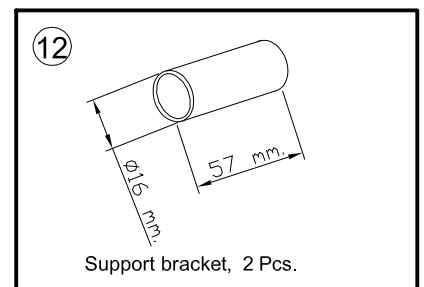

PART LISTS

PRODUCT : Recovery Point

SUITE TO VEHICLE : FORD RANGER 2016

FITTING INSTRUCTION

PRODUCT : Recovery Point

SUITE TO VEHICLE : FORD RANGER 2016