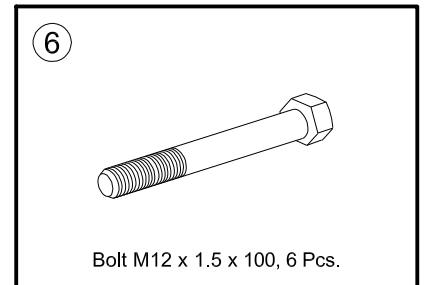

PART LISTS

PRODUCT : Recovery Point

SUITE TO VEHICLE : FORD RANGER 2016

FITTING INSTRUCTION

PRODUCT : Recovery Point

SUITE TO VEHICLE : FORD RANGER 2016