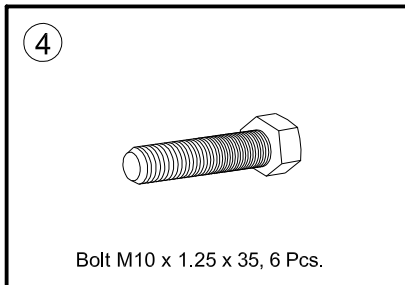

PART LISTS

PRODUCT : Recovery Point

SUITE TO VEHICLE : FORD RANGER 2016

FITTING INSTRUCTION

PRODUCT : Recovery Point

SUITE TO VEHICLE : FORD RANGER 2016