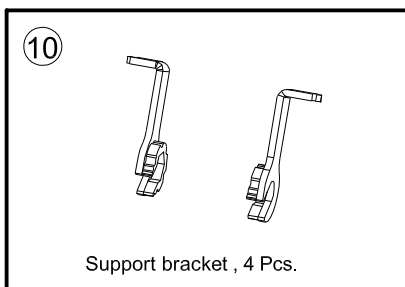

PART LISTS

PRODUCT : Recovery Point

SUITE TO VEHICLE : FORD RANGER 2016

FITTING INSTRUCTION

PRODUCT : Recovery Point

SUITE TO VEHICLE : FORD RANGER 2016