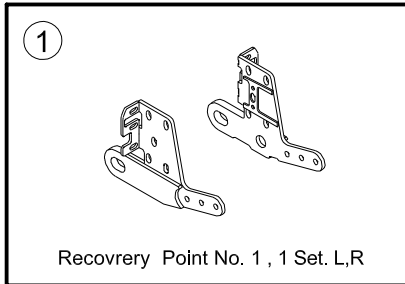

PART LISTS

PRODUCT : Recovery Point

SUITE TO VEHICLE : FORD RANGER 2016

FITTING INSTRUCTION

PRODUCT : Recovery Point

SUITE TO VEHICLE : FORD RANGER 2016