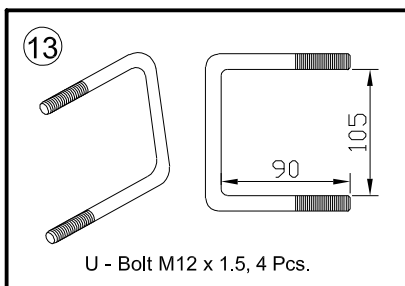

PART LISTS

PRODUCT : Recovery Point

SUITE TO VEHICLE : FORD RANGER 2016

FITTING INSTRUCTION

PRODUCT : Recovery Point

SUITE TO VEHICLE : FORD RANGER 2016