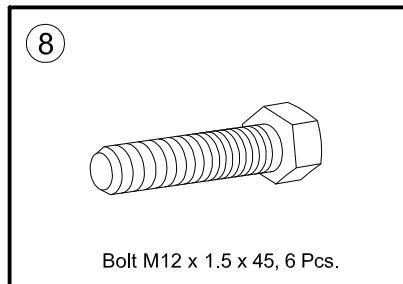

PART LISTS

PRODUCT : Recovery Point

SUITE TO VEHICLE : FORD RANGER 2016

FITTING INSTRUCTION

PRODUCT : Recovery Point

SUITE TO VEHICLE : FORD RANGER 2016