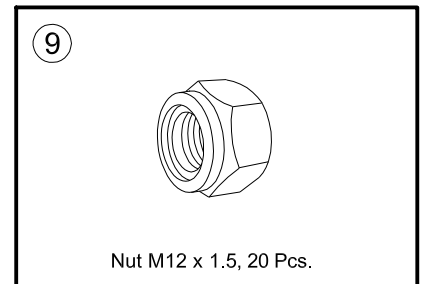

PART LISTS

PRODUCT : Recovery Point

SUITE TO VEHICLE : FORD RANGER 2016

FITTING INSTRUCTION

PRODUCT : Recovery Point

SUITE TO VEHICLE : FORD RANGER 2016