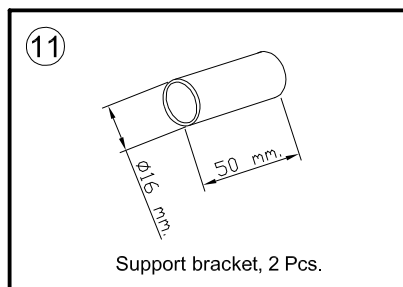

PART LISTS

PRODUCT : Recovery Point

SUITE TO VEHICLE : FORD RANGER 2016

FITTING INSTRUCTION

PRODUCT : Recovery Point

SUITE TO VEHICLE : FORD RANGER 2016