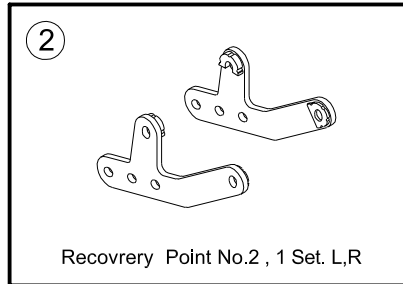

PART LISTS

PRODUCT : Recovery Point

SUITE TO VEHICLE : FORD RANGER 2016

FITTING INSTRUCTION

PRODUCT : Recovery Point

SUITE TO VEHICLE : FORD RANGER 2016